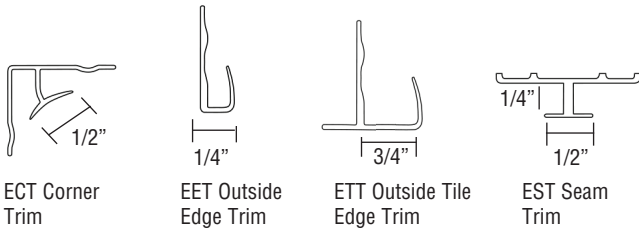

OPTIONS: STORAGE PODS

Available for on-site installation. Must be ordered separately. See Accessories Specification for further information.

STV Vertical Storage Pods

STH Horizontal Storage Pods

OPTIONS: ACCESSORIES

Available for on-site installation. Must be ordered separately. See Accessories Specification for further information.

Colored Aluminum Trim Kits

ECT Corner Trim

EET Outside Edge Trim

ETT Outside Tile Edge Trim