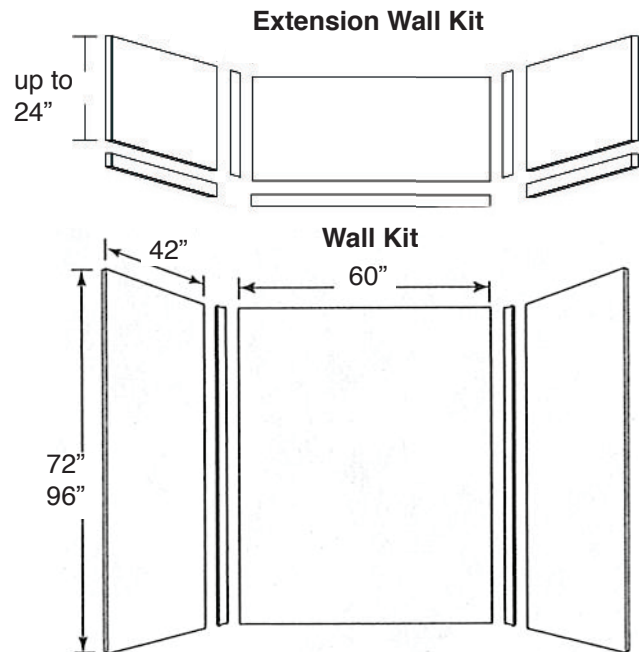

FEATURES

- 60" x 42" Shower/Tub Walls for new or existing construction.
- Thick 1/4" SaraMar® compression molded solid surface material for superior strength, beauty and easy cleaning. Surface will not support bacteria growth.
- Easier to install than tile. Walls glue right over existing surface. Walls have a beveled outside edge and are trimmable for custom fit.
- EWK Wall Kits include three wall panels, two color coordinated inside corner trim pieces and four 11-oz. tubes 100% silicone adhesive. Available in 72" and 96" panel height.
- EWKX Wall Kits include three 72" H wall panels, two color coordinated inside corner trim pieces, installation materials and EXK Extension Wall Kit that adds up to an additional 24" in height.
- 10 Year Limited Residential Warranty / 3 Year Commercial Warranty

COLORS

- 3 solid and 6 pattern colors.

OPTIONS

- Storage pods, grab bars, storage shelves, flat inside corner molding, colored aluminum trim, outside corner trims and window trim kit.

Specified Model

	SIZE	MODEL NO.	DESCRIPTION	Width	Depth	Height
SHOWER WALL KITS						
<input type="checkbox"/>	60" x 42" x 72"	EWK604272	Shower Wall Kit	60"	to 42"	72"
<input type="checkbox"/>	60" x 42" x 96"	EWK604296	Shower Wall Kit	60"	to 42"	96"
<input type="checkbox"/>	60" x 42" x 96"	EWKX604296	Shower Walls & Ext. Kit	60"	to 42"	96"
OPTIONAL COMPONENTS						
<input type="checkbox"/>	60" x 42" x 24"	EXK604224	Extension Wall Kit	60"	to 42"	to 24"

60" x 42" shower/tub walls EWK6042_

	MODEL NO	DESCRIPTION
A	EWK604272	Back Wall (1 panel)
B	or	Left End Wall (1 panel)
C	EWK604296	Right End Wall (1 panel)
D		Inside Corner Trim (2 pcs.)
E	EXK604224	Extension Wall Kit (3 pcs)
D		Inside Corner Trim (2 pcs.)
F		Seam Joint Trim (2 pcs.)