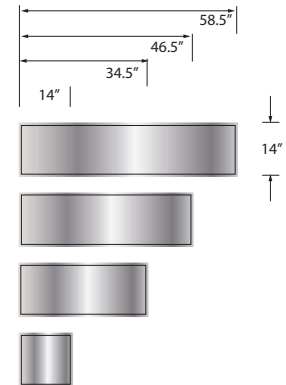

STH Horizontal Storage Pods

OPTIONS: ACCESSORIES

Available for on-site installation. Must be ordered separately. See Accessories Specification for further information.