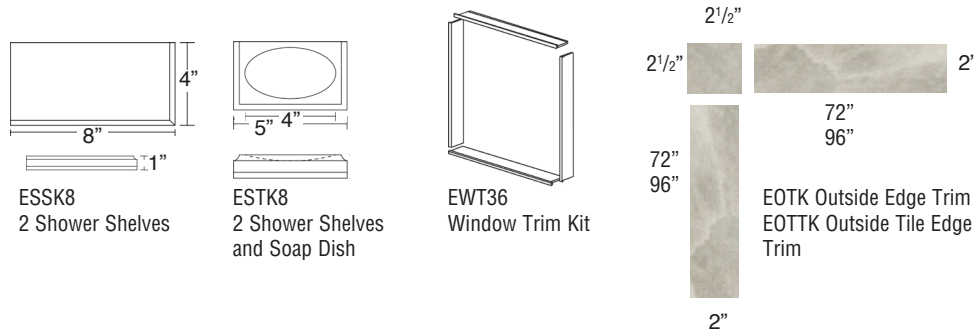

EST Seam Trim

SaraMar® Trim Kits

EFIM Flat Inside Corner Trim

Grab Bars

TSGB59_

Solid Surface Kits

ESSK8
2 Shower Shelves

ESTK8
2 Shower Shelves
and Soap Dish