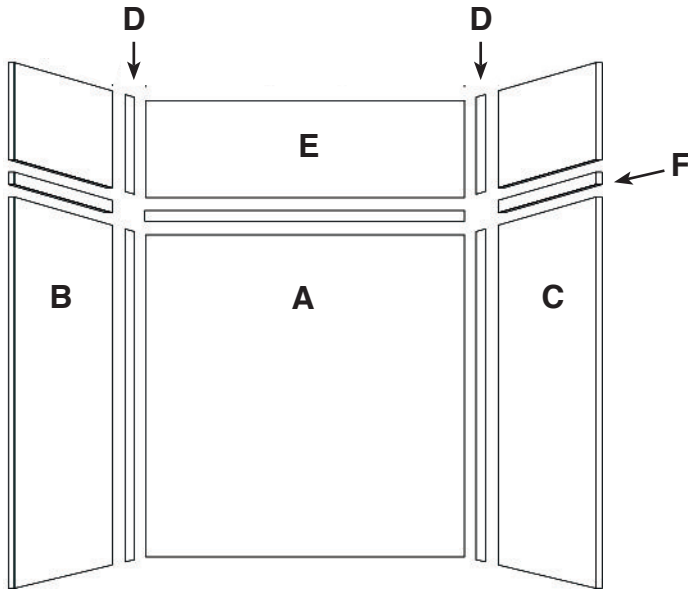

FEATURES

- 60" x 42" Shower/Tub Walls for new or existing construction.
- Thick 1/4" SaraMar® compression molded solid surface material for superior strength, beauty and easy cleaning. Surface will not support bacteria growth.
- Easier to install than tile. Walls glue right over existing surface. Walls have a beveled outside edge and are trimmable for custom fit.
- EWK Wall Kits include three wall panels, two color coordinated inside corner trim pieces and four 11-oz. tubes 100% silicone adhesive. Available in 72" and 96" panel height.
- EWKX Wall Kits include three 72" H wall panels, two color coordinated inside corner trim pieces, installation materials and EXK Extension Wall Kit that adds up to an additional 24" in height.
- 10 Year Limited Residential Warranty / 3 Year Commercial Warranty

COLORS

- 3 solid and 6 pattern colors.

OPTIONS

- Storage pods, grab bars, storage shelves, flat inside corner molding, colored aluminum trim, outside corner trims and window trim kit.

Specified Model

	SIZE	MODEL NO.	DESCRIPTION	Width	Depth	Height
SHOWER WALL KITS						
<input type="checkbox"/>	60" x 42" x 72"	EWK604272	Shower Wall Kit	60"	to 42"	72"
<input type="checkbox"/>	60" x 42" x 96"	EWK604296	Shower Wall Kit	60"	to 42"	96"
<input type="checkbox"/>	60" x 42" x 96"	EWKX604296	Shower Walls & Ext. Kit	60"	to 42"	96"
OPTIONAL COMPONENTS						
<input type="checkbox"/>	60" x 42" x 24"	EXK604224	Extension Wall Kit	60"	to 42"	to 24"

60" x 42" shower/tub walls EWK6042_

	MODEL NO	DESCRIPTION
A	EWK604272	Back Wall (1 panel)
B	or	Left End Wall (1 panel)
C	EWK604296	Right End Wall (1 panel)
D		Inside Corner Trim (2 pcs.)
E	EXK604224	Extension Wall Kit (3 pcs)
D		Inside Corner Trim (2 pcs.)
F		Seam Joint Trim (2 pcs.)