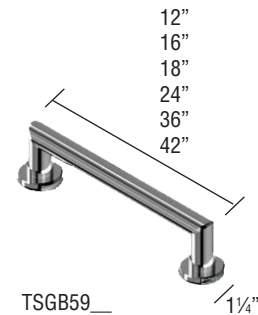

60" x 42" shower/tub walls EWK6042_

	MODEL NO	DESCRIPTION
A	EWK604272	Back Wall (1 panel)
B	or	Left End Wall (1 panel)
C	EWK604296	Right End Wall (1 panel)
D		Inside Corner Trim (2 pcs.)
E	EXK604224	Extension Wall Kit (3 pcs)
D		Inside Corner Trim (2 pcs.)
F		Seam Joint Trim (2 pcs.)

EST Seam Trim

SaraMar® Trim Kits

EFIM Flat Inside Corner Trim

Grab Bars

TSGB59_

Solid Surface Kits

ESSK8
2 Shower Shelves

ESTK8
2 Shower Shelves
and Soap Dish